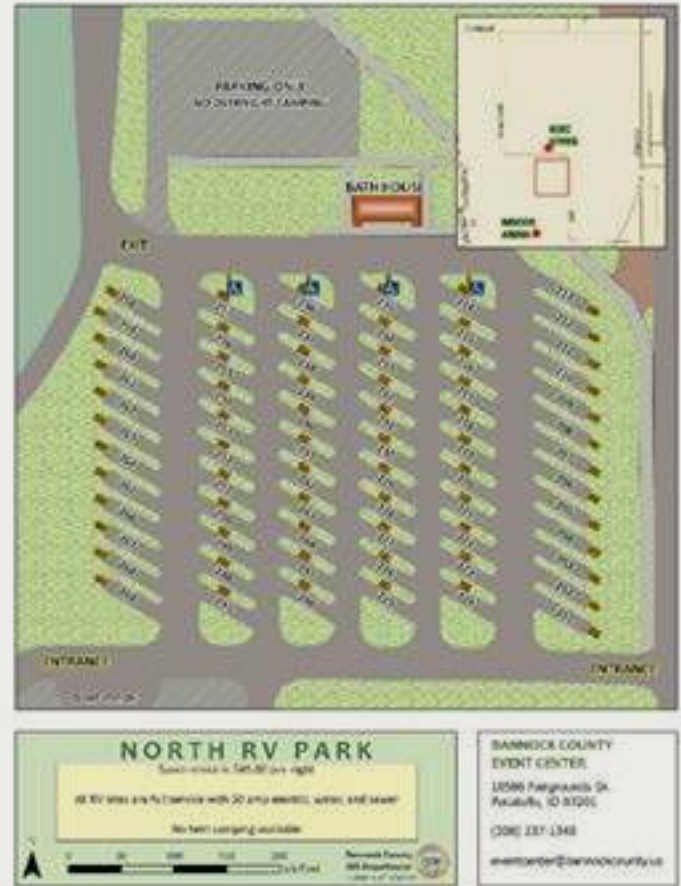

Jeff Glissendorf

Visit Pocatello | 208.425.1820

MOUNTAIN VIEW EVENT CENTER

A Multipurpose Event and Sports Center in Pocatello, Idaho

- 40,000 sq. ft. multi purpose event center
- 28,000 sq. ft. open span gym area (178'6" x 158')
- 3 - full size basketball courts (84'x50')
- 6 - regulation size volleyball courts
- 10 - pickleball courts
- Bleacher seating for ~1,000
- Full PA System
- 50 - round tables (Accommodates 500 people)
- 50 - 6 ft tables • 500 - Chairs
- 2 - Projector screens
- Carpet cover to protect our hardwood floor
- Conference room with 18' table and seating for ~15
- 2 - Official rooms
- 2 - Locker rooms
- Medical room
- Full service concession area

Scan here
for downloadable
maps, links, and more
information

To Schedule Your Event Call
208.237.1340

NORTH BANNOCK EVENT CENTER

- Indoor Arena 240' x 120',
Seats 500
- Covered Grandstands 250' x 190',
Seat 3,500
- Overnight Haul-In Stalls
Paystation on site
- Live Racing Quarter Horse &
Thoroughbred in May
- State-of-the-Art Paddocks
- 4 Outdoor Riding Arenas
- Vendor, Concessions & Beer
Garden Area
- 120 RV sites open year round with
water, power and restrooms

Scan here
for downloadable
maps, links, and more
information

For Equestrian Enthusiasts and Rodeo Participants
208.237.1340

IDAHO STATE UNIVERSITY ICCU DOME (HOLT ARENA)

Holt Arena was the first covered college stadium in the nation.
Renovated and renamed the ICCU Dome on January 9, 2024.